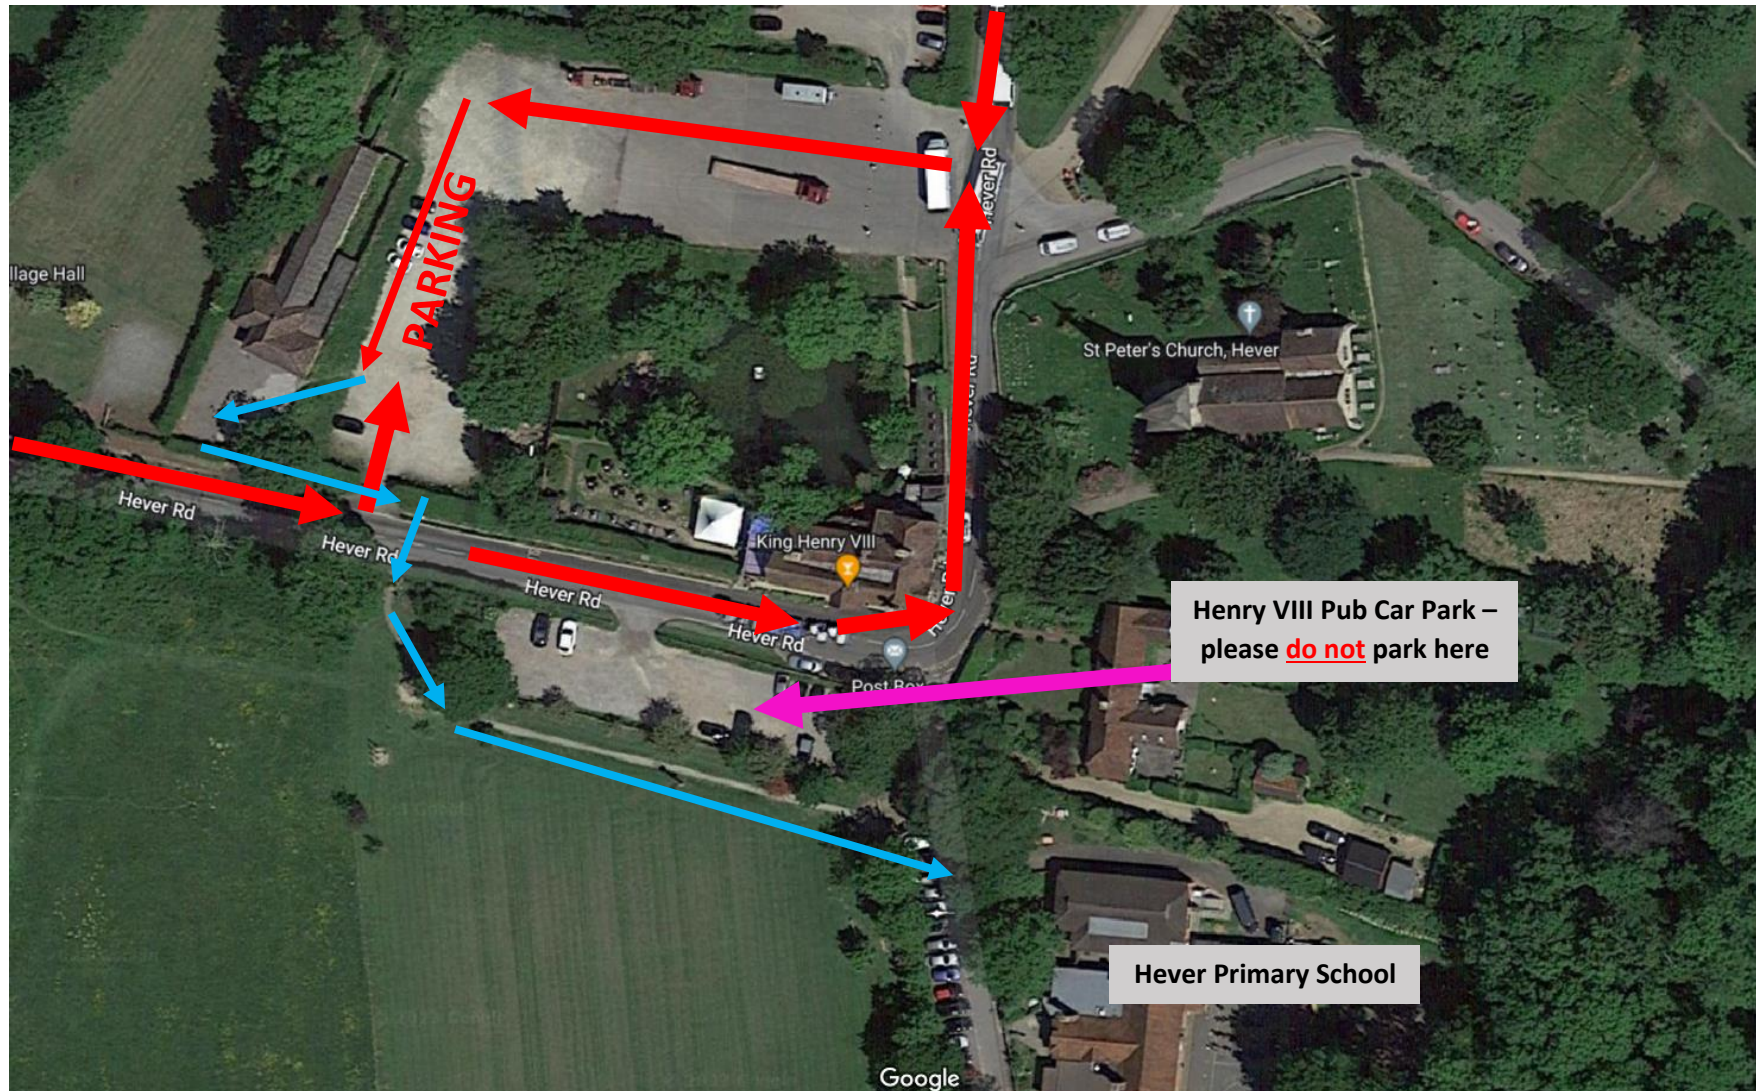

# Hever Primary School Overflow Parking

Follow the red arrows above to park in the Hever Castle car park behind the Henry VIII pub (**please do not park in the pub car park**)  
Also: please park on the gravel area if you can and not the tarmac area

Walking route from parking area to Hever Primary School via Edenbridge shooting club car park – **please take care crossing the road**